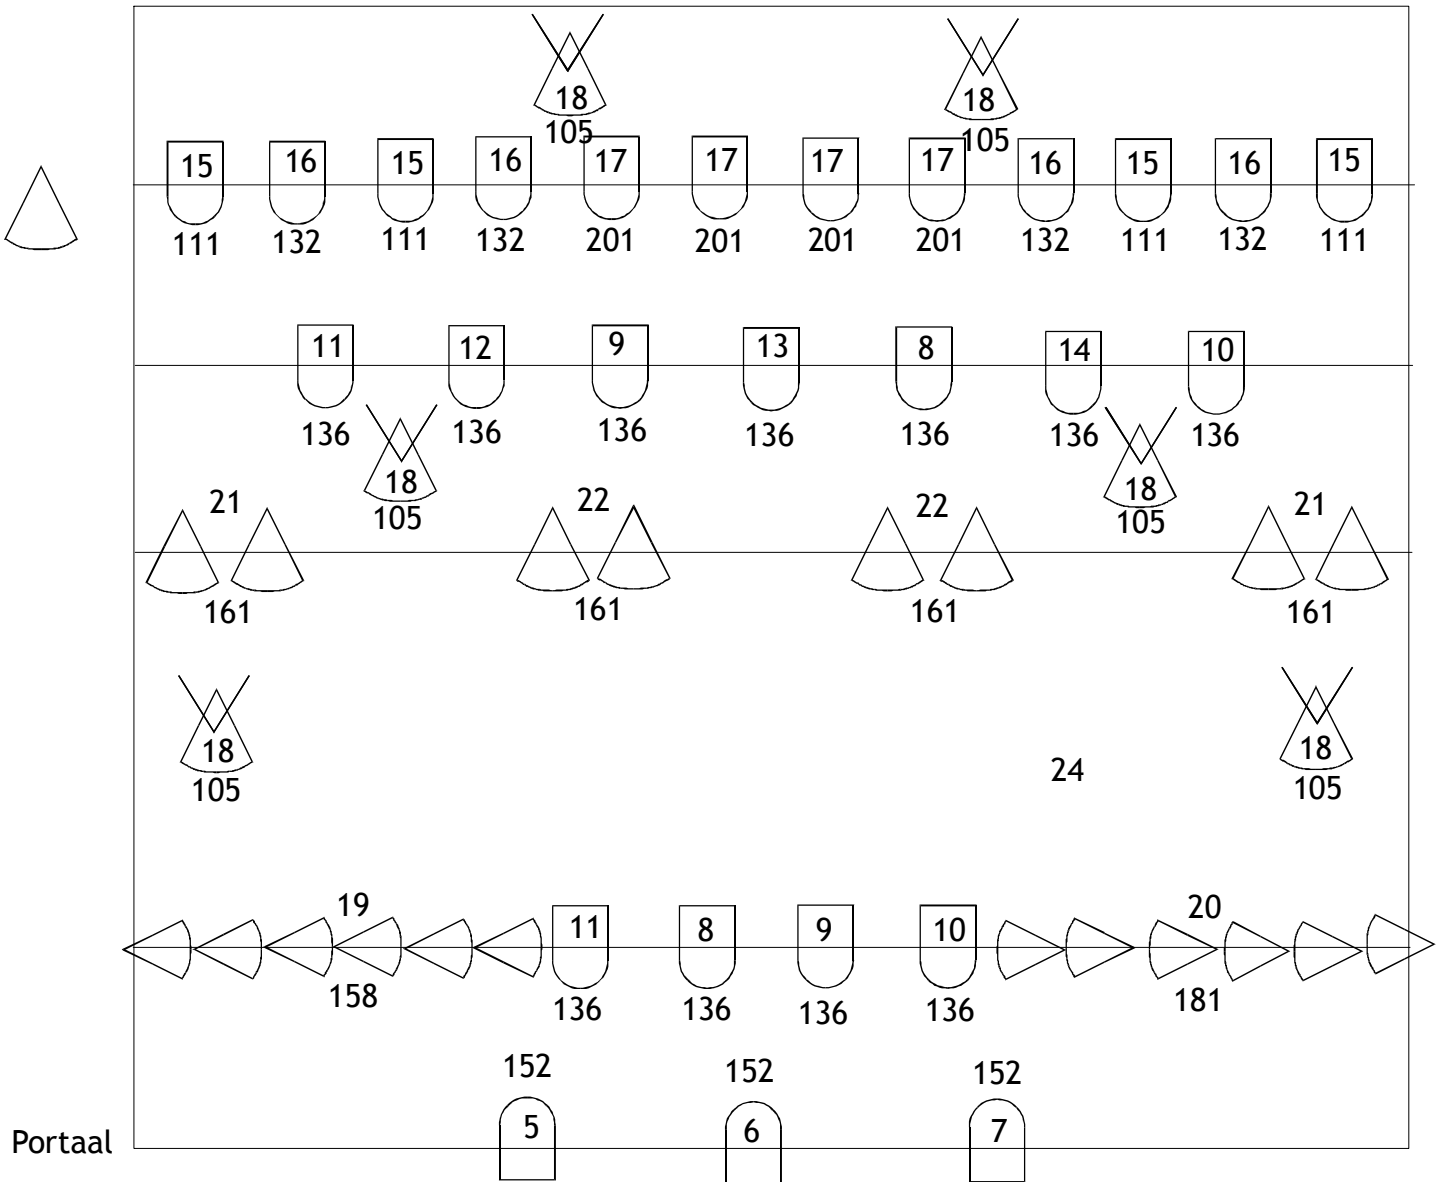

# Lichtplan "Songs from the Brill Building"

Zwarte fond

Ontwerp: Luc Moens